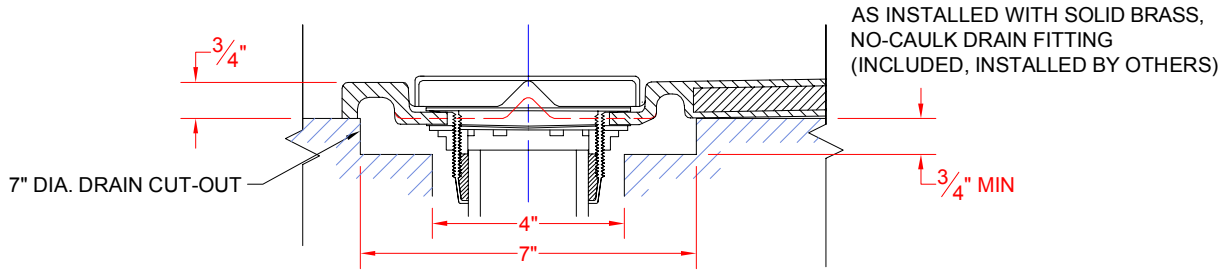

4LRS24836B75FTT

SECTION A-A - SCALE: 3" = 1'-0"