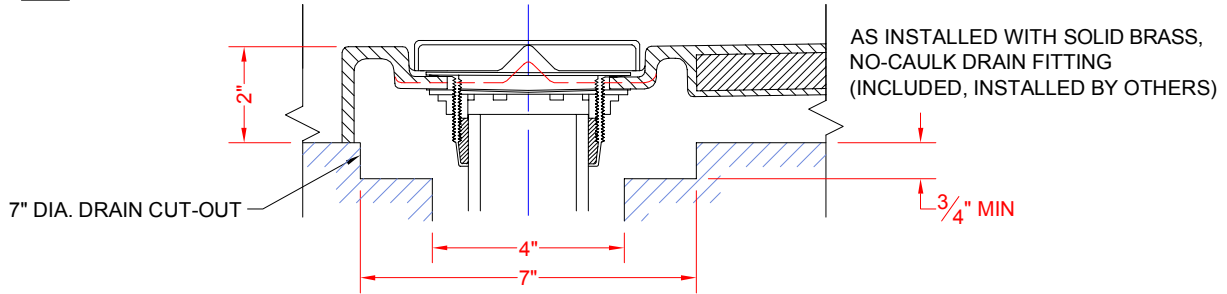

4LRS24836B2FTT

SECTION A-A - SCALE: 3" = 1'-0"

OTHER THRESHOLD HEIGHTS AVAILABLE UPON REQUEST