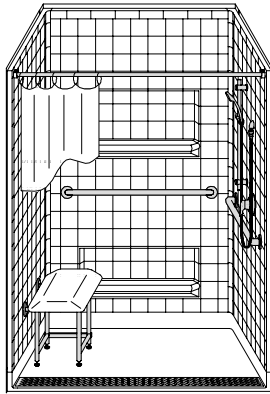

# MODEL: 4LRS24836B75FTT\*

## BARRIER FREE

ALL ACCESSORIES OPTIONAL

PERSPECTIVE VIEW - N.T.S.

TOP VIEW - SCALE  $\frac{3}{8}'' = 1'-0''$

ASSEMBLY VIEW - N.T.S.

FRONT ELEVATION - SCALE:  $\frac{3}{8}'' = 1'-0''$

### Features:

- Molded, four piece gelcoat/fiberglass shower module
- Available in various threshold heights
- "RealTile" wall finish, white (standard)
- Integral full wood backing for strength and unlimited accessory placement
- On all threshold heights 1-1/2" or taller, no mud set is required
- On all threshold heights 1-1/4" or shorter, no mud set is required, but an adhesive kit is supplied