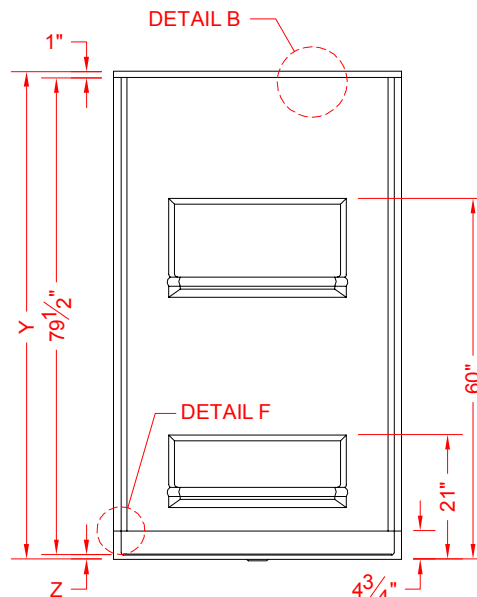

## BARRIER FREE

ALL ACCESSORIES OPTIONAL

PERSPECTIVE VIEW - N.T.S.

TOP VIEW - SCALE  $\frac{3}{8}'' = 1'-0''$

ASSEMBLY VIEW - N.T.S.

FRONT ELEVATION - SCALE:  $\frac{3}{8}'' = 1'-0''$

### Features:

- Molded, four piece gelcoat/fiberglass shower module
- Available in various threshold heights
- "RealTile" wall finish, white (standard)
- Integral full wood backing for strength and unlimited accessory placement
- On all threshold heights 1-1/2" or taller, no mud set is required
- On all threshold heights 1-1/4" or shorter, no mud set is required, but an adhesive kit is supplied

### \*OTHER THRESHOLD HEIGHTS AVAILABLE UPON REQUEST

MODEL #	UNIT HEIGHT	THRESHOLD HEIGHT
4LRS24836B75FTT	Y	Z*
4LRS24836B2FTT	81-1/4"	3/4" MIN.
	82-1/2"	2" MAX.

\* - SEE BACK FOR DETAIL SECTIONS

### PRODUCT SPECIFICATIONS:

- Multi piece shower module shall be constructed of gelcoat/fiberglass with full integral plywood backing and a stainless steel drain grate.
- Rough-In: Stud opening +1/4" -0" Nominal Dimensions.