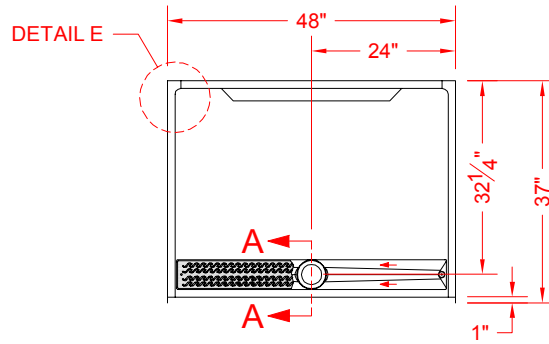

## BARRIER FREE

ALL ACCESSORIES OPTIONAL

PERSPECTIVE VIEW - N.T.S.

TOP VIEW - SCALE  $\frac{3}{8}'' = 1'-0''$

ASSEMBLY VIEW - N.T.S.

FRONT ELEVATION - SCALE:  $\frac{3}{8}'' = 1'-0''$

### Features:

- Molded, four piece gelcoat/fiberglass shower module
- Available in various threshold heights
- "RealTile" wall finish, white (standard)
- Integral full wood backing for strength and unlimited accessory placement
- On all threshold heights 1-1/2" or taller, no mud set is required
- On all threshold heights 1-1/4" or shorter, no mud set is required, but an adhesive kit is supplied

### PRODUCT SPECIFICATIONS:

- Multi piece shower module shall be constructed of gelcoat/fiberglass with full integral plywood backing and a stainless steel drain grate.
- Rough-In: Stud opening +1/4" -0" Nominal Dimensions.