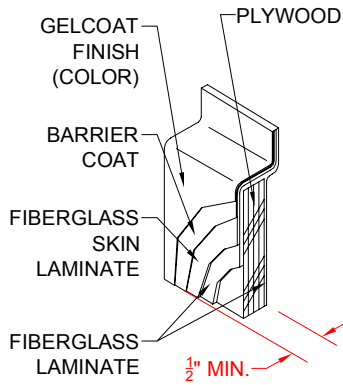

### Features:

- Molded, four piece gelcoat/fiberglass shower module
- Available in various threshold heights
- "RealTile" wall finish, white (standard)
- Integral full wood backing for strength and unlimited accessory placement
- On all threshold heights 1-1/2" or taller, no mud set is required
- On all threshold heights 1-1/4" or shorter, no mud set is required, but an adhesive kit is supplied

**4LRS24836B75FTT**

**SECTION A-A - SCALE: 3" = 1'-0"**

**4LRS24836B2FTT**

**SECTION A-A - SCALE: 3" = 1'-0"**

**\*\*OTHER THRESHOLD HEIGHTS AVAILABLE UPON REQUEST\*\***

**DETAIL B - SCALE: NTS  
WALL SECTION DETAIL**

**DETAIL C - SCALE: NTS  
TYPICAL FRAMING**

**DETAIL E - SCALE: NTS  
WALL JOINT DETAIL**

**DETAIL F - SCALE: NTS  
PAN JOINT DETAIL**